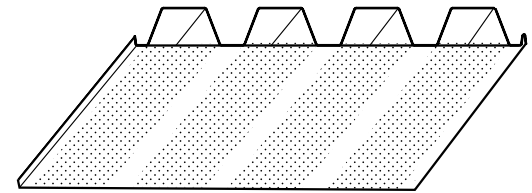

ACUSTADEK®
(Acoustical perforated pan option)
DGNF-32A

DGNF-32 provides designers section properties and diaphragm shear values for a variety of structural roof applications.

DGNF-32 roof deck has been fully evaluated for use with the DeltaGrip® attachment system.

DGNF-32 roof deck has a flat pan underside hiding the ribs.

- Offers an aesthetically pleasing appearance suitable for many architectural exposed roof deck applications.
- Non-perforated pan for smooth finish.
- Acoustical perforated pan option, contact ASC Steel Deck for acoustical performance.

**Contact your
Sales Representative today**