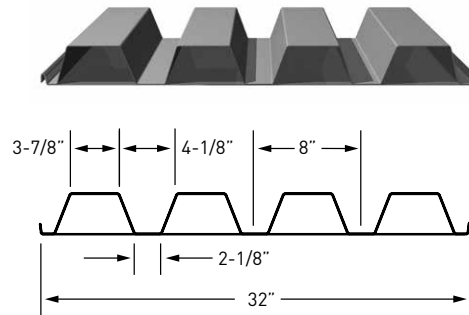

Quickly becoming the industry standard, DGNF-32 offers the lowest installed cost with the highest level of performance, offering the ultimate combination of strength and efficiency.

DO MORE WITH LESS USING DGNF-32 ROOF DECK

DGNF-32

DGNF-32 provides designers section properties and diaphragm shear values for a variety of structural roof applications.

DGNF-32 roof deck has been fully evaluated for use with the DeltaGrip® attachment system.

DGNF-32 roof deck has a flat pan underside hiding the ribs.

- Offers an aesthetically pleasing appearance suitable for many architectural exposed roof deck applications.
- Non-perforated pan for smooth finish.
- Acoustical perforated pan option, contact ASC Steel Deck for acoustical performance.

**Contact your
Sales Representative today**