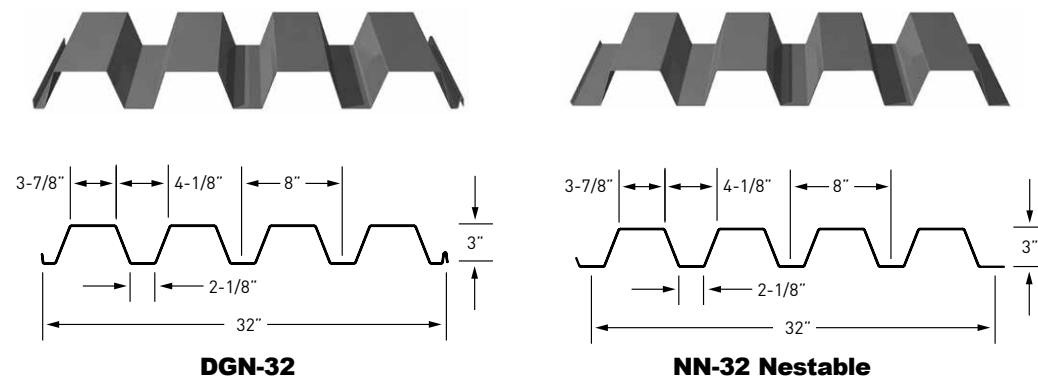

**DO MORE WITH LESS USING DGN-32 ROOF DECK**

Quickly becoming the industry standard, DGN-32 offers the lowest installed cost with the highest level of performance, offering the ultimate combination of strength and efficiency.

**DGN-32 & NN-32 provide designers section properties and diaphragm shear values for a variety of structural roof applications.**

**DGN-32 roof deck has been fully evaluated for use with the DeltaGrip® attachment system.**

**DGN-32 & NN-32 roof deck have natural trapezoidal shapes and inherent shadow ribs.**

- Avoids the “box” look of many common N roof deck products.
- Offers an aesthetically pleasing appearance suitable for many architectural exposed roof deck applications.
- DGN-32 & NN-32’s trapezoidal shapes keep the “nested” roof deck from wedging in bundles, giving contractors better ease of separation and easier placement of deck for safer jobsite conditions.

**DGNF-32 roof deck has been fully evaluated for use with the DeltaGrip® attachment system.**

**DGNF-32 roof deck has a flat pan underside hiding the ribs.**

- Offers an aesthetically pleasing appearance suitable for many architectural exposed roof deck applications.
- Non-perforated pan for smooth finish.
- Acoustical perforated pan option, contact ASC Steel Deck for acoustical performance.